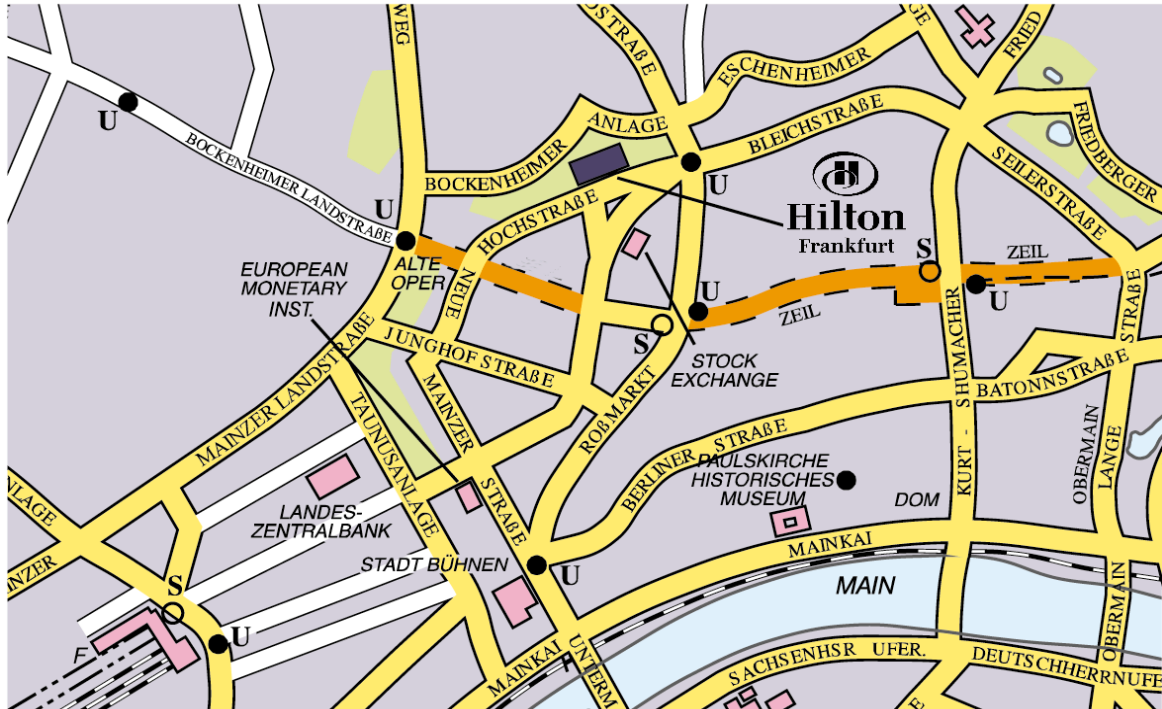

## ANFAHRTSPLAN / ROAD MAP

### Arrival by car:

- Coming from the highway A5 or A66, please take the exit "Nordwestkreuz Frankfurt"
- Driving towards direction "Miquelallee" and "Hanau".
- Turn right on the second cross road to Eschersheimer Landstrasse towards "Stadtmitte"
- Driving straight on that road until you pass the old tower "Eschersheimer Turm" on the right side.
- Turn right into the street "Taubenstrasse"
- Than turn right again at the first traffic light into the street "Börsenstrasse"
- After approx. 50 meters turn right again into the street "Hochstrasse".
- You are now at the Hochstrasse in front of the Hilton Frankfurt, the hotel is on your left hand side.
- Please drive your car in front of the hotel, our doorman will assist you

### **Arrival by train (international/national):**

- Please go downstairs to the Subway platform
- Take every subway to direction „Darmstadt“ or „Langen (Hessen)“ or „Frankfurt Süd“
- Check out at the station “Hauptwache”
- Please go upstairs
- Than take the exit to direction „Schillerstraße“
- Go to the end of „Schillerstraße“
- Please cross over two streets: on the right hand you can take a look at “Eschenheimer Turm”
- After cross over, turn left
- After 100m you can see on the right hand the HILTON Frankfurt

### **Arrival by subway (from direction Taunus)**

- Take the U1, U2, U3 to direction Südbahnhof
- Check out at the station Eschenheimer Turm
- Than take exit to direction Hochstraße
- Go straight on the street 100m
- After 100m you can see on the right hand the HILTON Frankfurt
- 